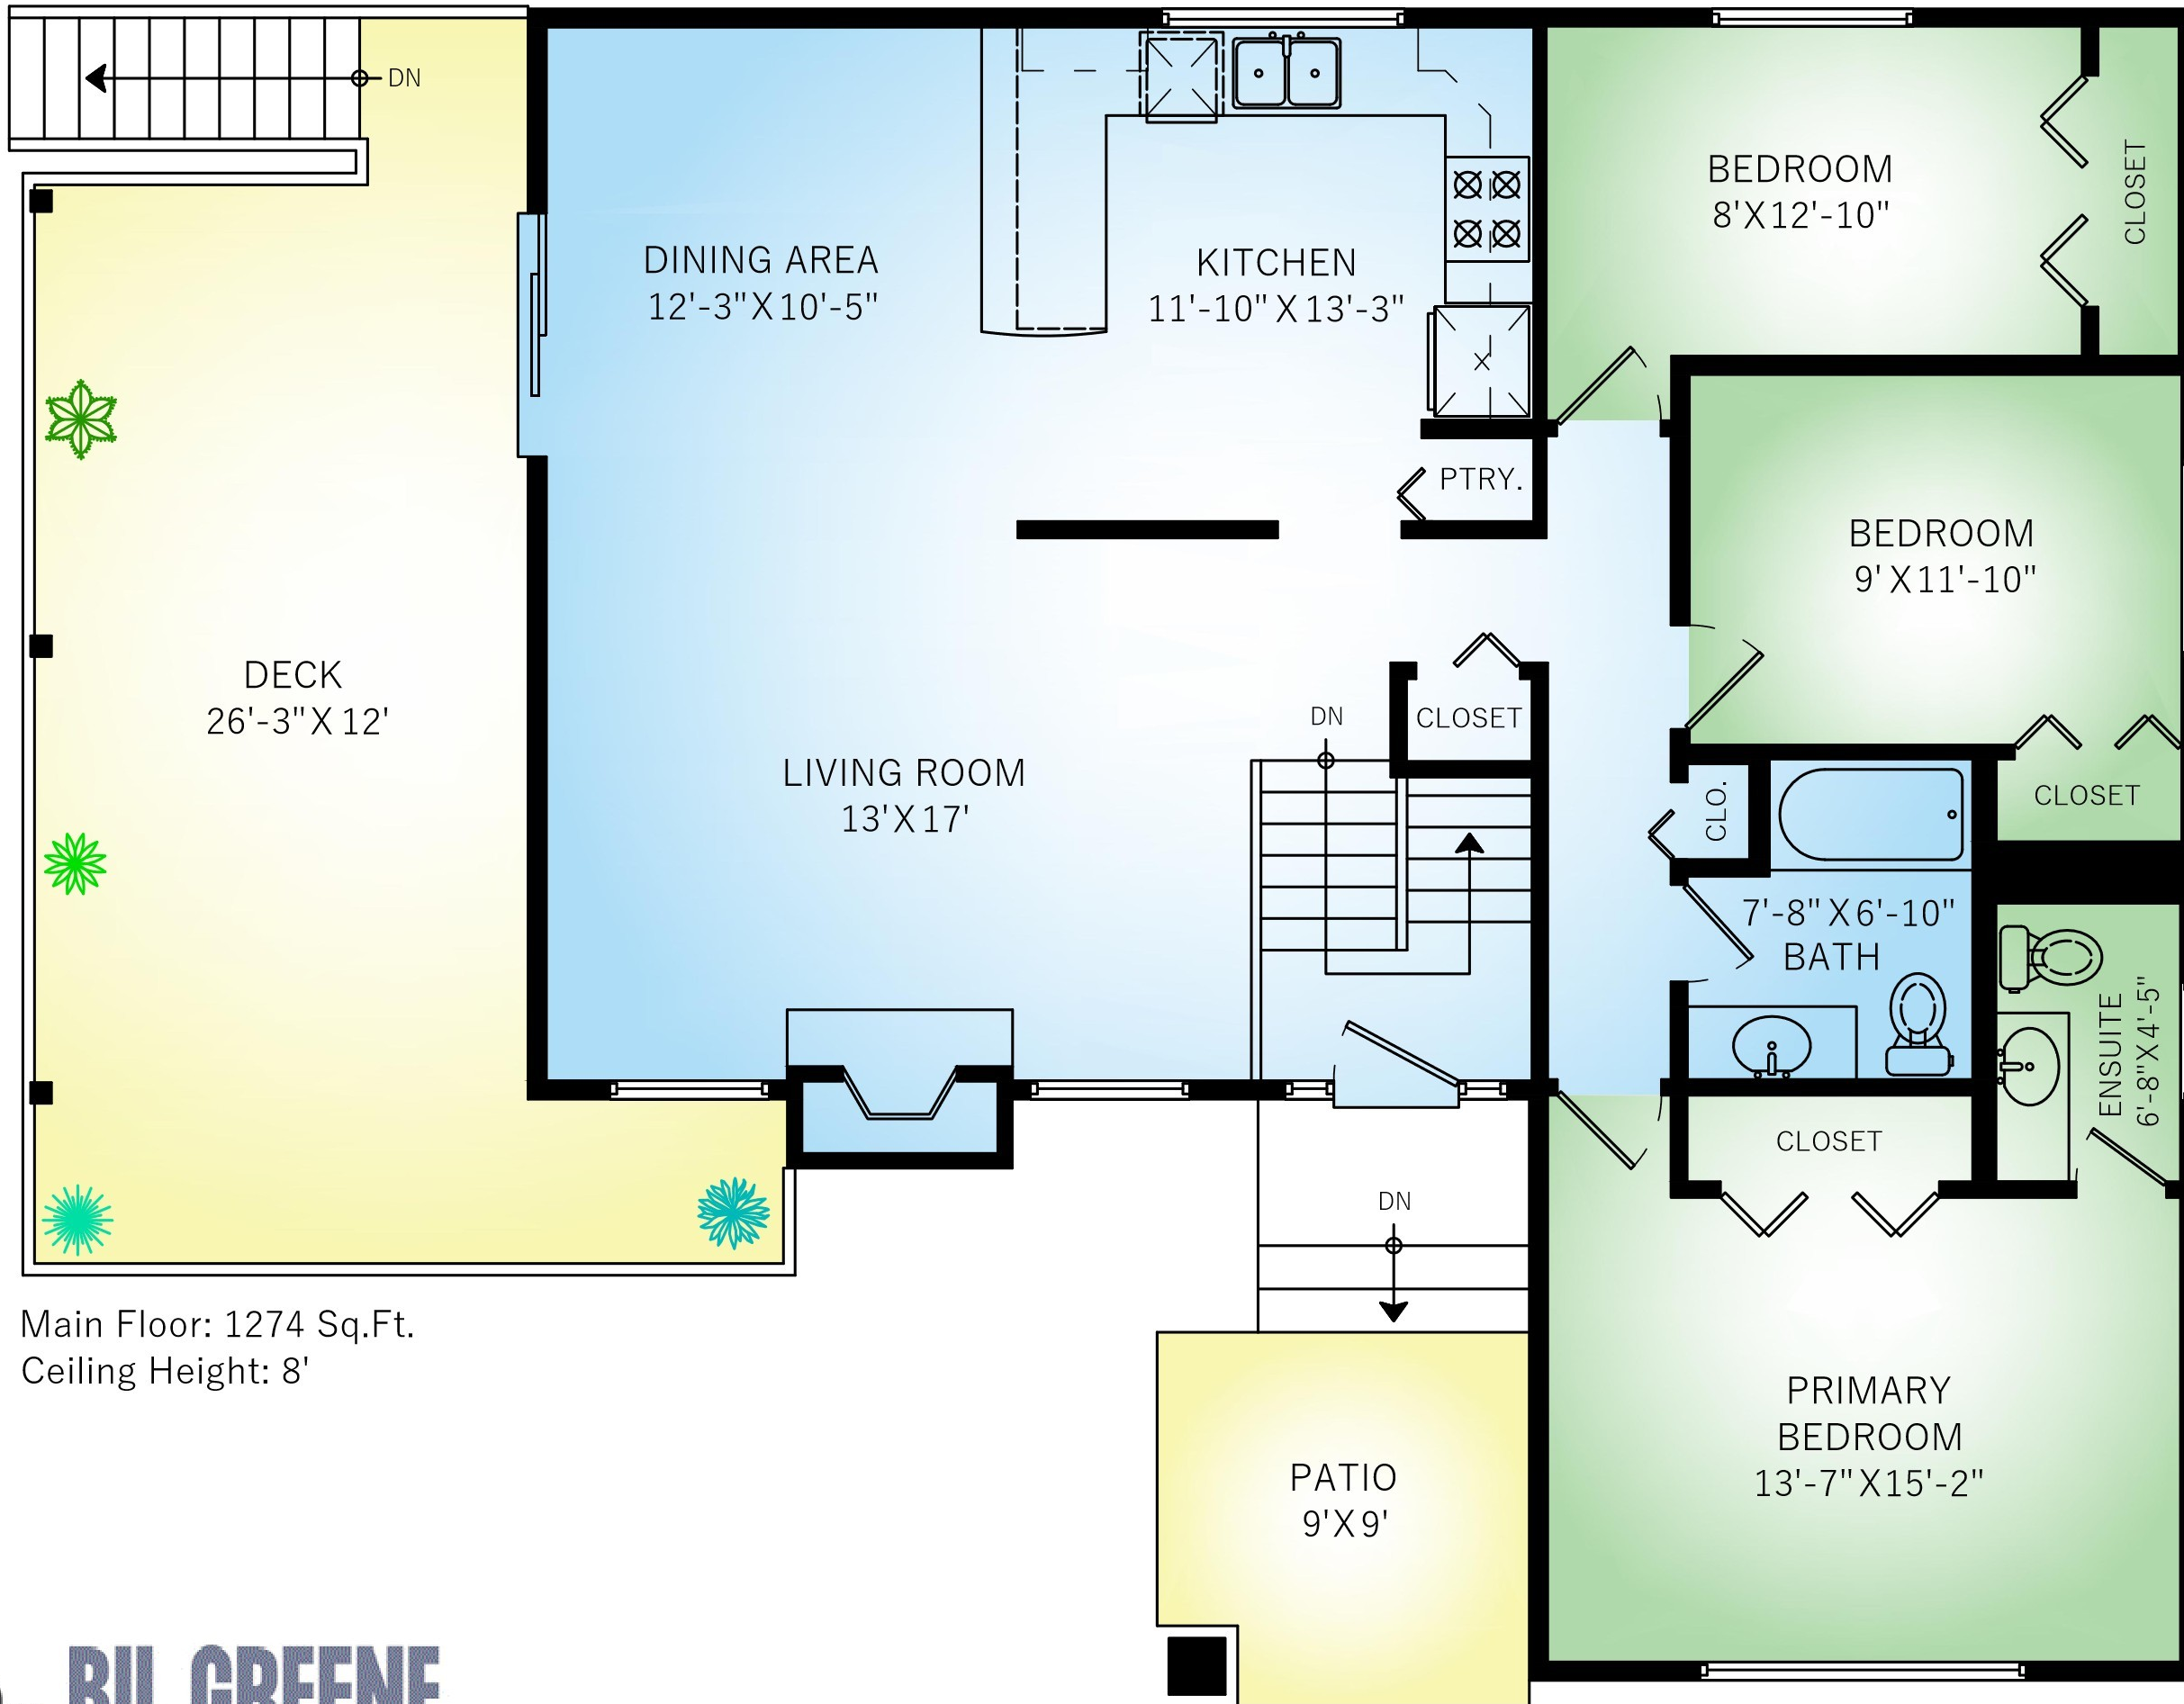

755 MANN AVE

VICTORIA, BC

Main Floor	1274 SQ.FT.
Lower Floor	1240 SQ.FT.
Total	2514 SQ.FT.
Patio	76 SQ.FT.
Deck	364 SQ.FT.
Shed	74 SQ.FT.
Carport	242 SQ.FT.
Total Extras	756 SQ.FT.

Main Floor: 1274 Sq.Ft.
Ceiling Height: 8'

[WWW.ISELLVICTORIA.CA](http://www.isellvictoria.ca)

SUPPLIED BY:

755 MANN AVE

VICTORIA, BC

Main Floor	1274 SQ.FT.
Lower Floor	1240 SQ.FT.
Total	2514 SQ.FT.
Patio	76 SQ.FT.
Deck	364 SQ.FT.
Shed	74 SQ.FT.
Carport	242 SQ.FT.
Total Extras	756 SQ.FT.

Lower Floor: 1240 Sq.Ft.
Ceiling Height: 8'