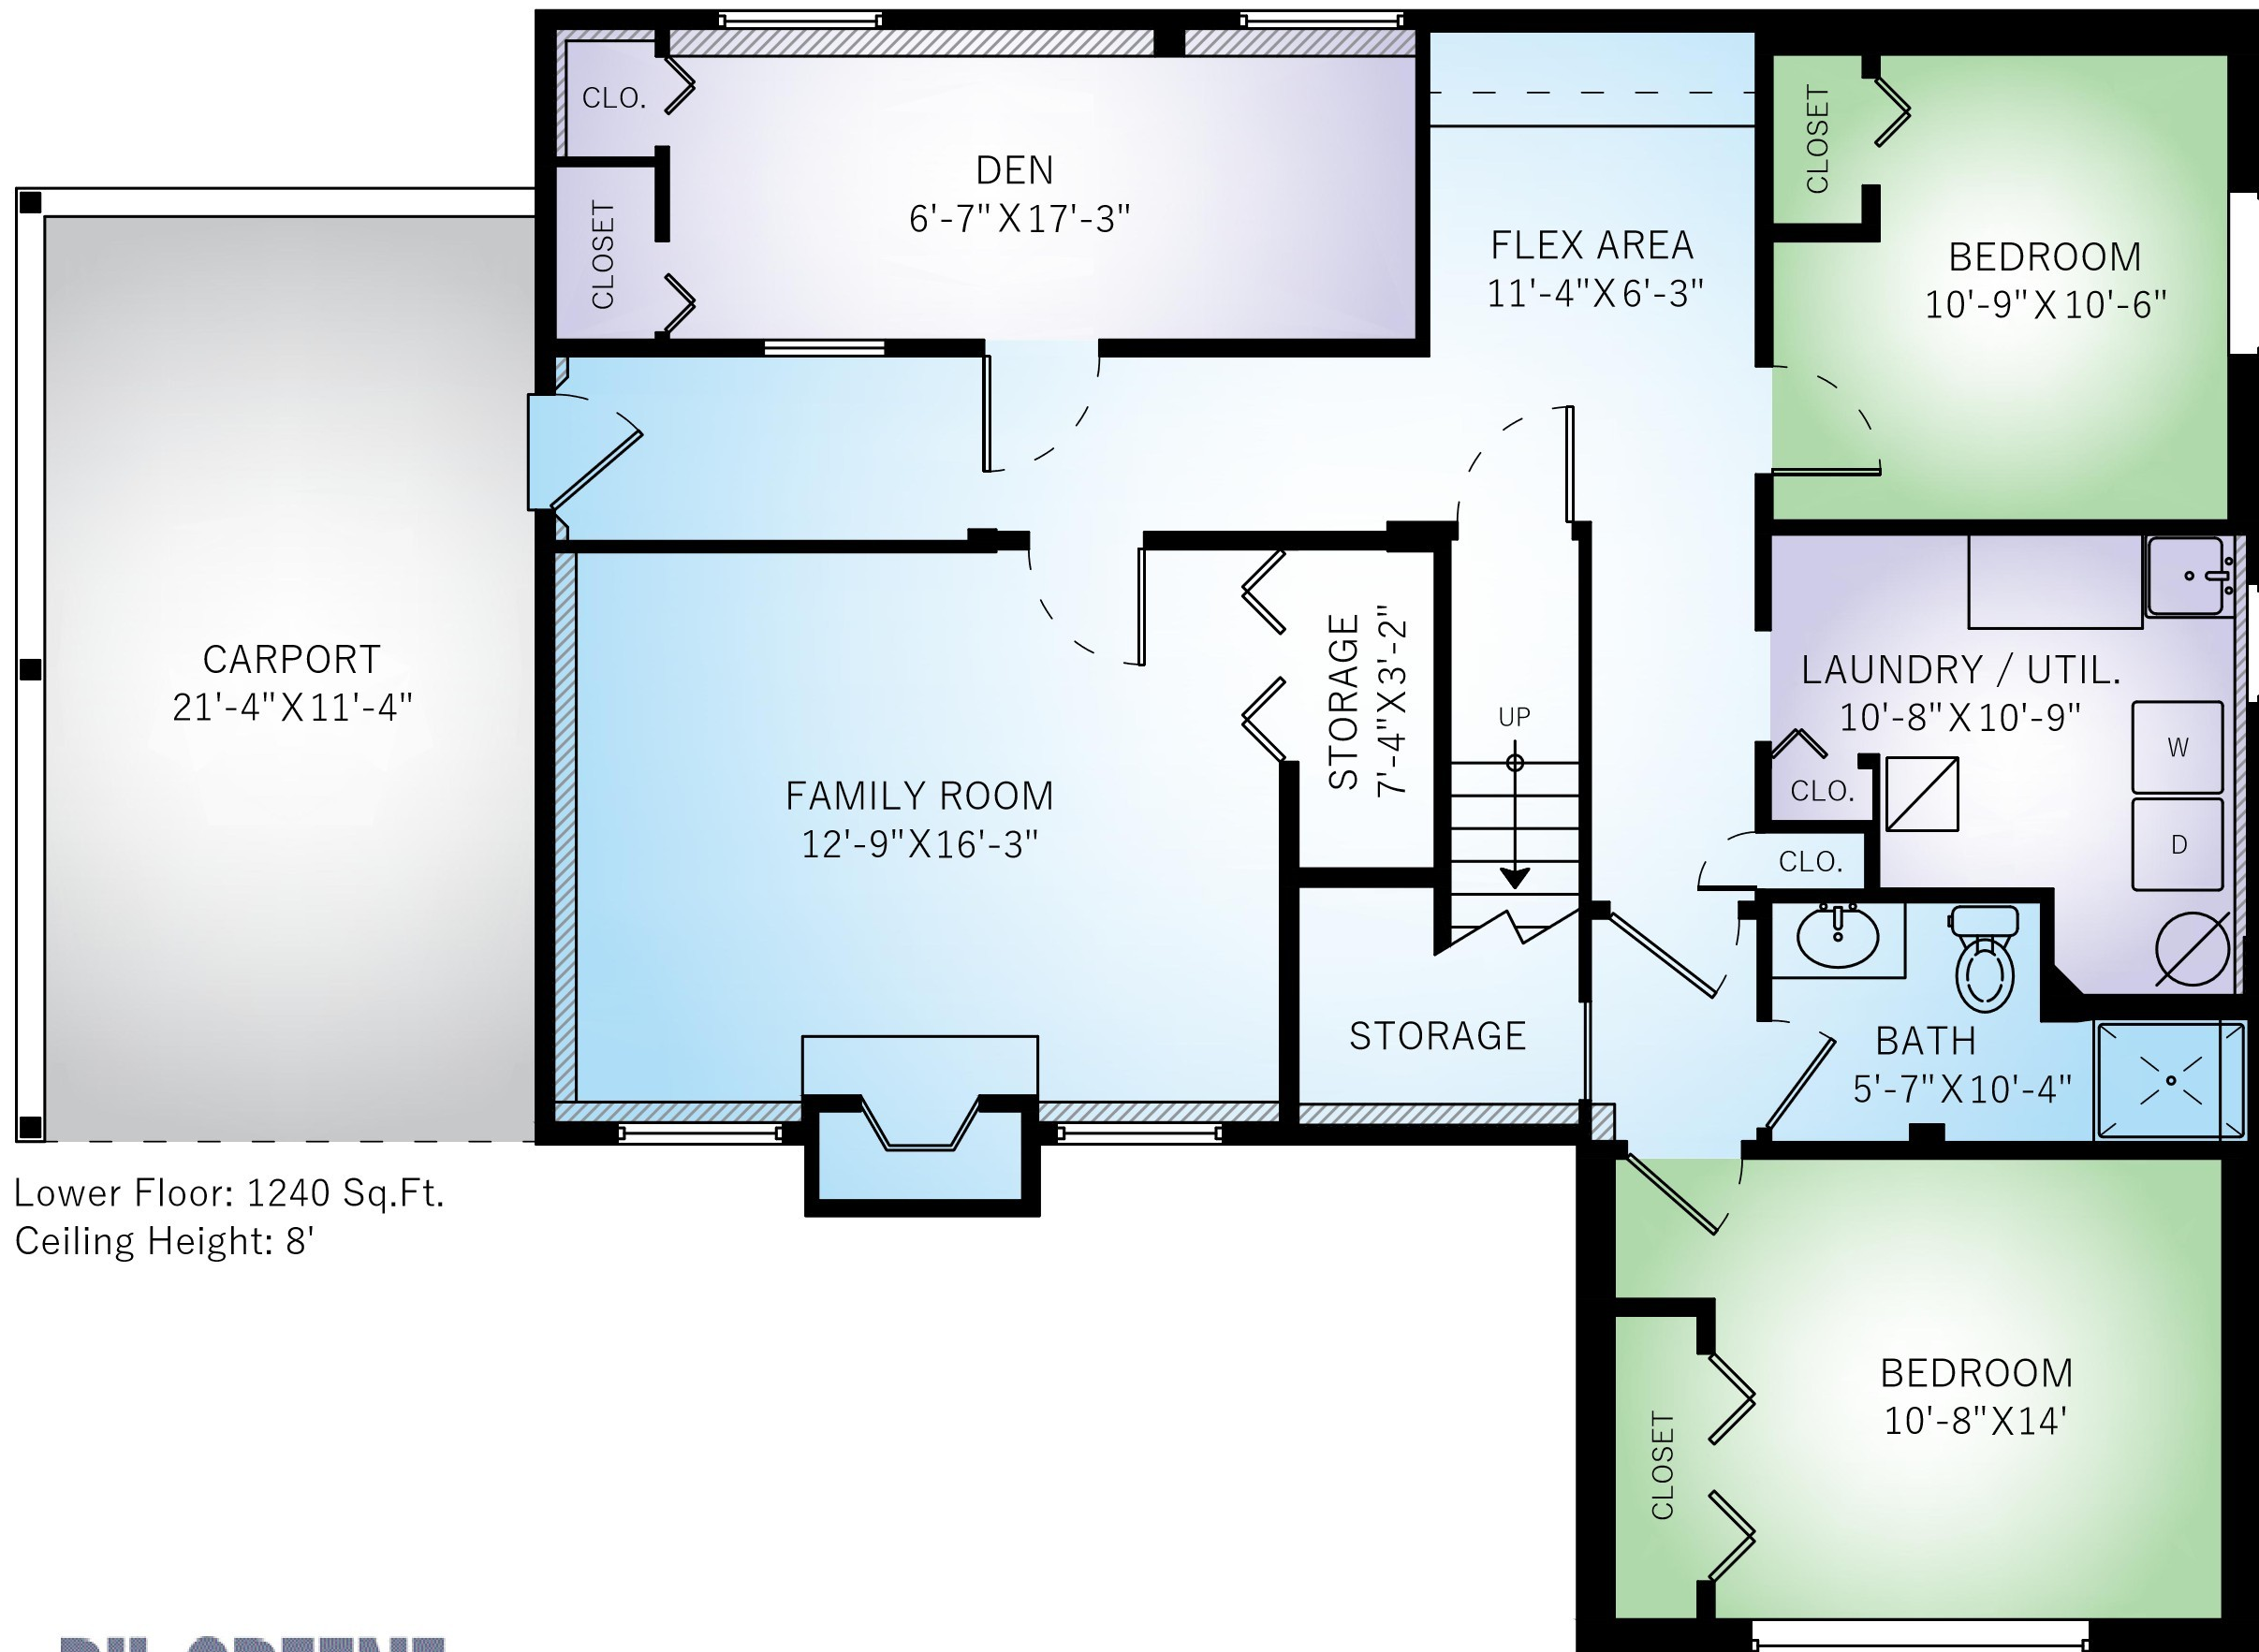

755 MANN AVE

VICTORIA, BC

Main Floor	1274 SQ.FT.
Lower Floor	1240 SQ.FT.
Total	2514 SQ.FT.
Patio	76 SQ.FT.
Deck	364 SQ.FT.
Shed	74 SQ.FT.
Carport	242 SQ.FT.
Total Extras	756 SQ.FT.

Main Floor: 1274 Sq.Ft.
Ceiling Height: 8'

[WWW.ISELLVICTORIA.CA](http://www.isellvictoria.ca)

SUPPLIED BY:

755 MANN AVE

VICTORIA, BC

Main Floor	1274 SQ.FT.
Lower Floor	1240 SQ.FT.
Total	2514 SQ.FT.
Patio	76 SQ.FT.
Deck	364 SQ.FT.
Shed	74 SQ.FT.
Carport	242 SQ.FT.
Total Extras	756 SQ.FT.

Lower Floor: 1240 Sq.Ft.
Ceiling Height: 8'